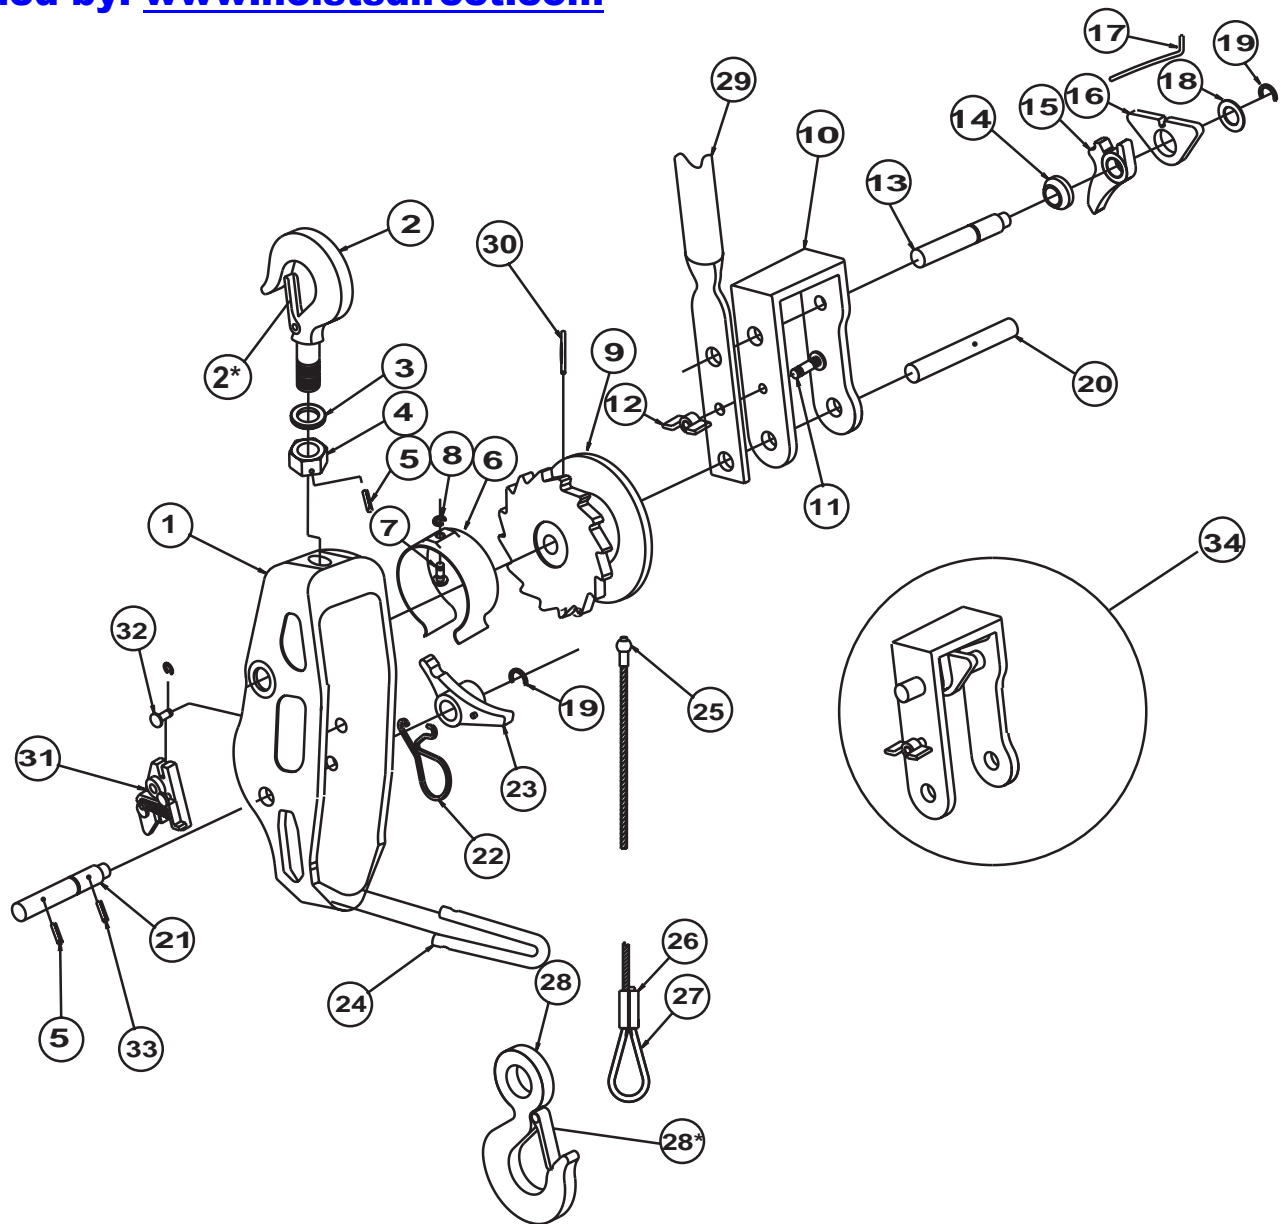

# Model 115-RSH

Provided by: [www.hoistsdirect.com](http://www.hoistsdirect.com)

Drawing Ref No.	Description	Qty Req'd	Lug-All Part No.
1	Main Frame W/ Bushing	1	290
2	Shank Hook W/Latch	1	138
2*	Shank Hook Latch Repair Kit	1	263
3	Hook Washer	1	118
4	Hook Nut	1	122
5	Hook Nut Locking Pin	1	123
6	Cable Shield Assembly	1	115
7	Cable Shield Pin	1	161
8	Cable Shield Retaining Ring	1	162
9	Drum	1	281
10	U-Frame (W/Handle Bolt)	1	151
11	Handle Bolt	1	133
12	Wing Nut	1	119
13	U-Frame Pawl Shaft	1	128
14	Spring Support Roll	1	289
15	U-Frame Pawl	1	103
16	Reverse Lever	1	288
17	U-Frame Spring	1	130

Drawing Ref No.	Description	Qty Req'd	Lug-All Part No.
18	Reverse Lever Washer	1	291
19	Snap Shaft Washer	2	111
20	Drum Shaft	1	129
21	Main Frame Pawl Shaft	1	127
22	Main Frame Pawl Spring	1	131
23	Main Frame Pawl	1	113
24	Cable Guide	1	104
25	Cable & Drum Anchor	1	136
26	Sleeve Type Cable Clamp	1	125
27	Thimble	1	139
28	Eye Hook With Latch	1	137
28*	Eye Hook Latch Repair Kit	1	263
29	Reversible Handle Blue	1	262
30	Drum Shaft Locking Pin	1	134
31	Carrier & Actuating Assembly	1	269
32	Carrier Pin & Ring	1	268
33	Actuating Pin On Pawl Shaft	1	279
34	Complete U-Frame Assembly	1	851