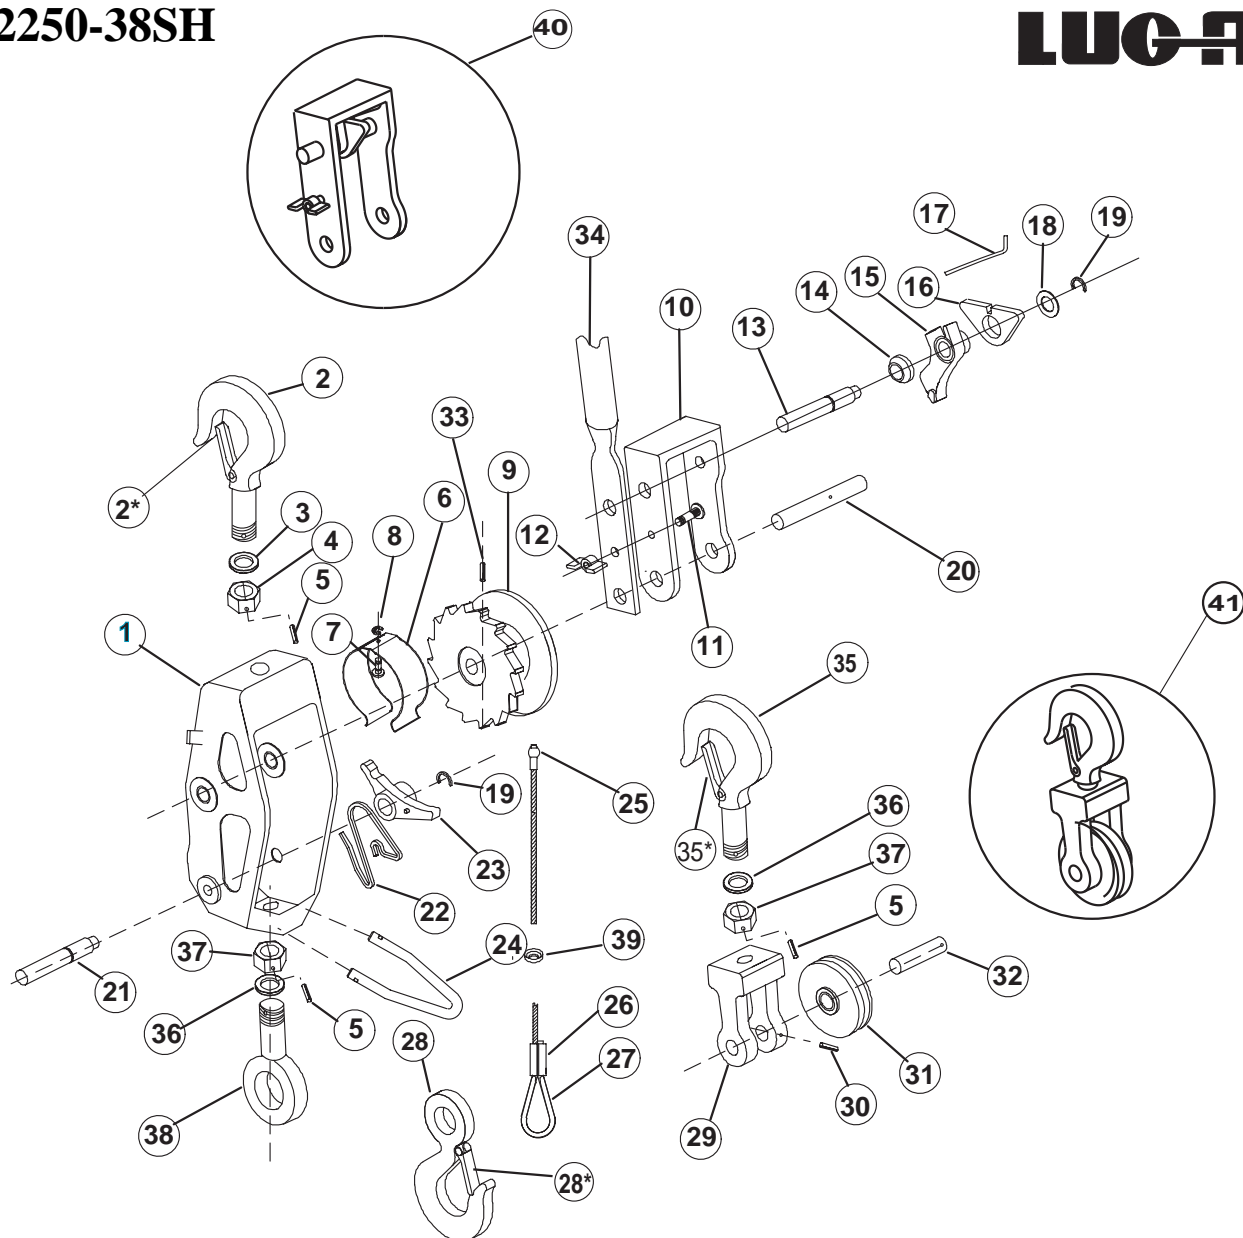

# Model 2250-38SH

Drawing Ref No.	Description	Qty Req'd	Lug-All Part No
1	Main Frame W/ Bushings	1	180
2	Shank Hook W/Latch	1	207
2*	Safety Hook Latch Repair Kit	1	264
3	Hook Washer	1	181
4	Hook Nut	1	182
5	Hook Nut Locking Pin	2	123
6	Cable Shield Assembly	1	183
7	Cable Shield Pin	1	161
8	Cable Shield Retaining Ring	1	162
9	Drum	1	214
10	U-Frame w/Handle Bolt	1	193
11	Handle Bolt	1	133
12	Wing Nut	1	119
13	U-Frame Pawl Shaft	1	192
14	Spring Support Roll	1	293
15	U-Frame Pawl	1	216
16	Reverse Lever	1	288
17	U-Frame Spring	1	195
18	Reverse Lever Washer	1	291
19	Shaft Snap Washer	2	111
20	Drum Shaft	1	194
21	Main Frame Pawl Shaft	1	186

Drawing Ref No.	Description	Qty Req'd	Lug-All Part No
22	Main Frame Spring	1	200
23	Main Frame Pawl	1	203
24	Cable Guide	1	204
25	Cable and Drum Anchor	1	210
26	Sleeve Type Cable Clamp	1	125
27	Thimble	1	139
28	Eye Hook With Latch	1	137
28*	Safety Hook Latch Repair Kit	1	263
29	Yoke	1	141
30	Shaft Locking Pin	1	143
31	Pulley W/ Bushing	1	152
32	Pulley Shaft	1	112
33	Drum Shaft Locking Pin	1	134
34	Reversible Handle (Black)	1	209
35	Shank Hook W/Latch	1	138
35*	Shank Hook Latch Repair Kit	1	263
36	Hook Washer	2	118
37	Hook Nut	2	122
38	Eye Bolt	1	165
39	Cable Adaptor	1	217
40	Complete U-Frame Assembly	1	853
41	Complete Pulley Block Assembly	1	803