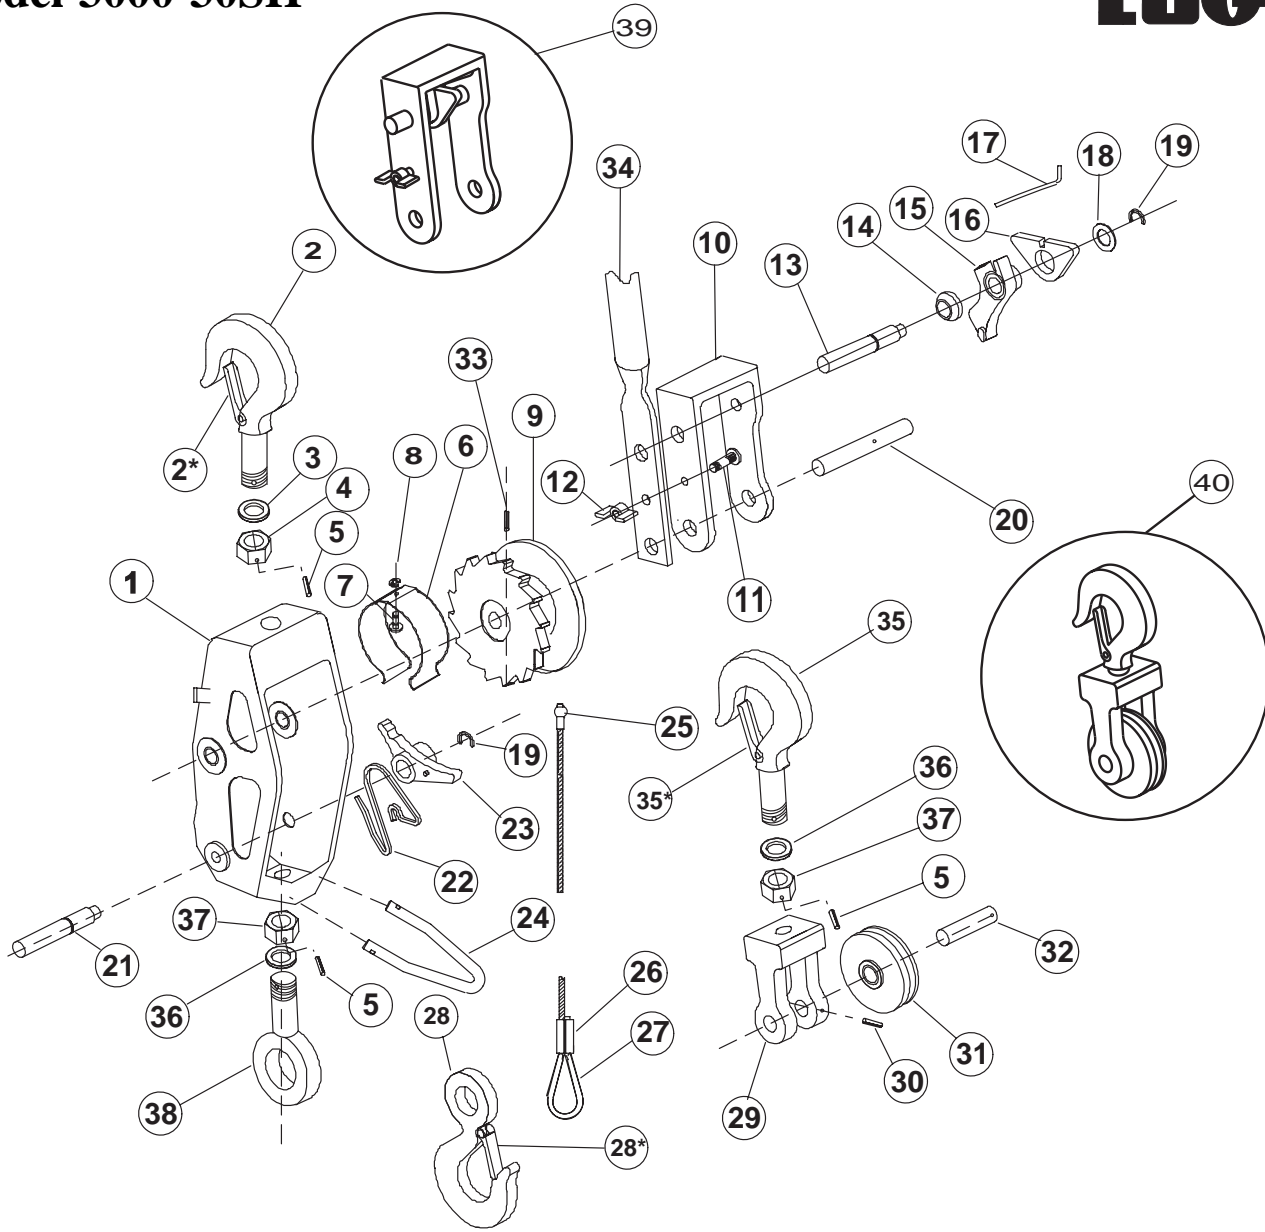

Model 3000-30SH

Drawing Ref No.	Description	Qty Req'd	Lug-All Part No
1	Main Frame W/Bushings	1	180
2	Shank Hook W/Latch	1	207
2*	Safety Hook Latch Repair Kit	1	264
3	Hook Washer	1	181
4	Hook Nut	1	182
5	Hook Nut Locking Pin	3	123
6	Cable Shield Assembly	1	183
7	Cable Shield Pin	1	161
8	Cable Shield Retaining Ring	1	162
9	Drum	1	215
10	U-Frame W/Handle Bolt	1	193
11	Handle Bolt	1	133
12	Wing Nut	1	119
13	U-Frame Pawl Shaft	1	192
14	Spring Support Roll	1	293
15	U-Frame Pawl	1	216
16	Reverse Lever	1	288
17	U-Frame Spring	1	195
18	Reverse Lever Washer	1	291
19	Snap Shaft Washer	2	111
20	Drum Shaft	1	194

Drawing Ref No.	Description	Qty Req'd	Lug-All Part No
21	Main Frame Pawl Shaft	1	186
22	Main Frame Pawl Spring	1	200
23	Main Frame Pawl	1	203
24	Cable Guide	1	204
25	Cable and Drum Anchor	1	212
26	Sleeve Type Cable Clamp	1	149
27	Thimble	1	139
28	Eye Hook With Latch	1	137
28*	Safety Hook Latch Repair Kit	1	263
29	Yoke	1	141
30	Shaft Locking Pin	1	143
31	Pulley W/ Bushing	1	152
32	Pulley Shaft	1	112
33	Drum Shaft Locking Pin	1	134
34	Reversible Handle (Red)	1	211
35	Shank Hook W/Latch	1	138
35*	Safety Hook Latch Repair Kit	1	263
36	Hook Washer	2	118
37	Hook Nut	2	122
38	Eye Bolt	1	165
39	Complete U-Frame Assembly	1	853
40	Complete Pulley Block Assembly	1	803