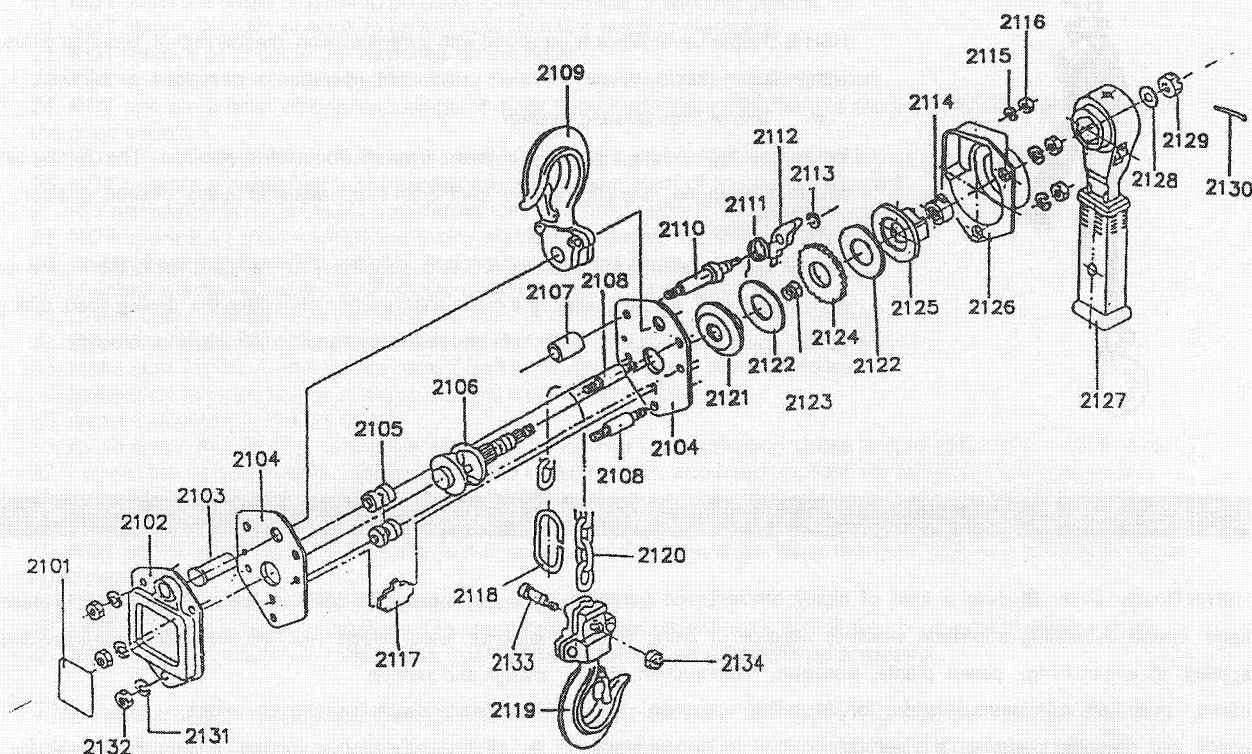

# Details of spare parts for 1/4ton Double Lever Blocks

KEY NO.	NO REQE.	PARTNAME	KEY NO.	NO REQE.	PARTNAME	KEY NO.	NO REQE.	PARTNAME
2101	1	Label	2113	1	Circlip	2101	1	Female thread dis
2102	1	Gear case	2114	1	Splin cam	2102	1	Brake cover
2103	1	Top pin	2115	1	Spring washer A	2103	1	Handle assy
2104	2	Side plate	2116	1	Hex nut A	3104	1	Flat washer
2105	2	Guide roller	2117	1	Stripper	2105	1	Slotted thin nut
2106	1	Lifting shaft	2118	1	Chain end ring	2106	1	Split pin
2107	1	Circlip	2119	1	Bottom hook assy	2107	5	Spring washer B
2108	2	Stay bolt A	2120	1	Load chain	2108	5	Hex nut B
2109	1	Top hook assy	2121	1	Brake seat	2109	1	Suspension pin
2110	1	Stay bolt B	2122	2	Friction plate	2110	1	Locking Nut
2111	1	Pawl spring	2123	1	Brake spring	2111		
2112	1	Pawl	2124	1	Ratchet wheel	2112		